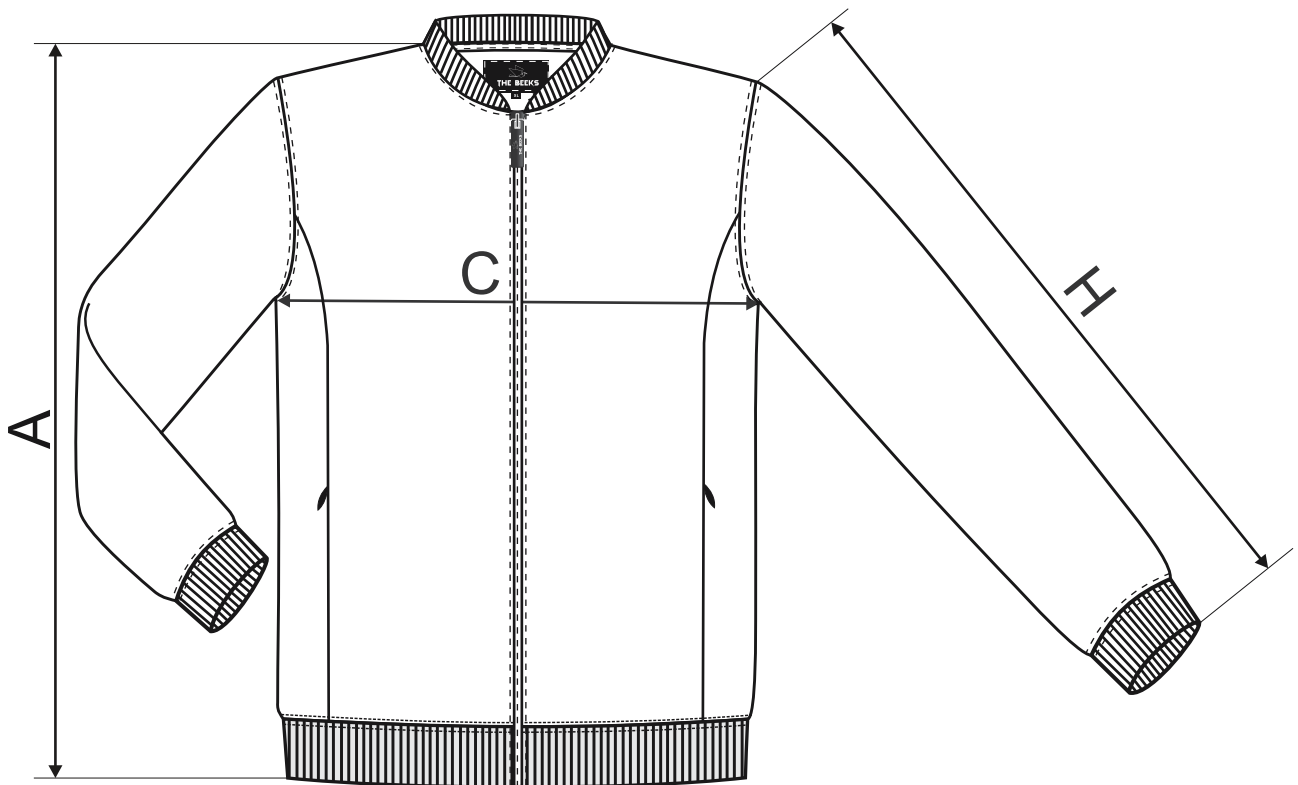

THE BEEKS

453 Bomber ♂

SIZE SPECIFICATION [cm]

size	S	M	L	XL	2XL	3XL
A	70	72	74	76	78	80
C	50	55	60	64	68	73
H	63	65	67	69	71	72

All size specifications listed are in cm. Accepted tolerance of up to $\pm 5\%$.