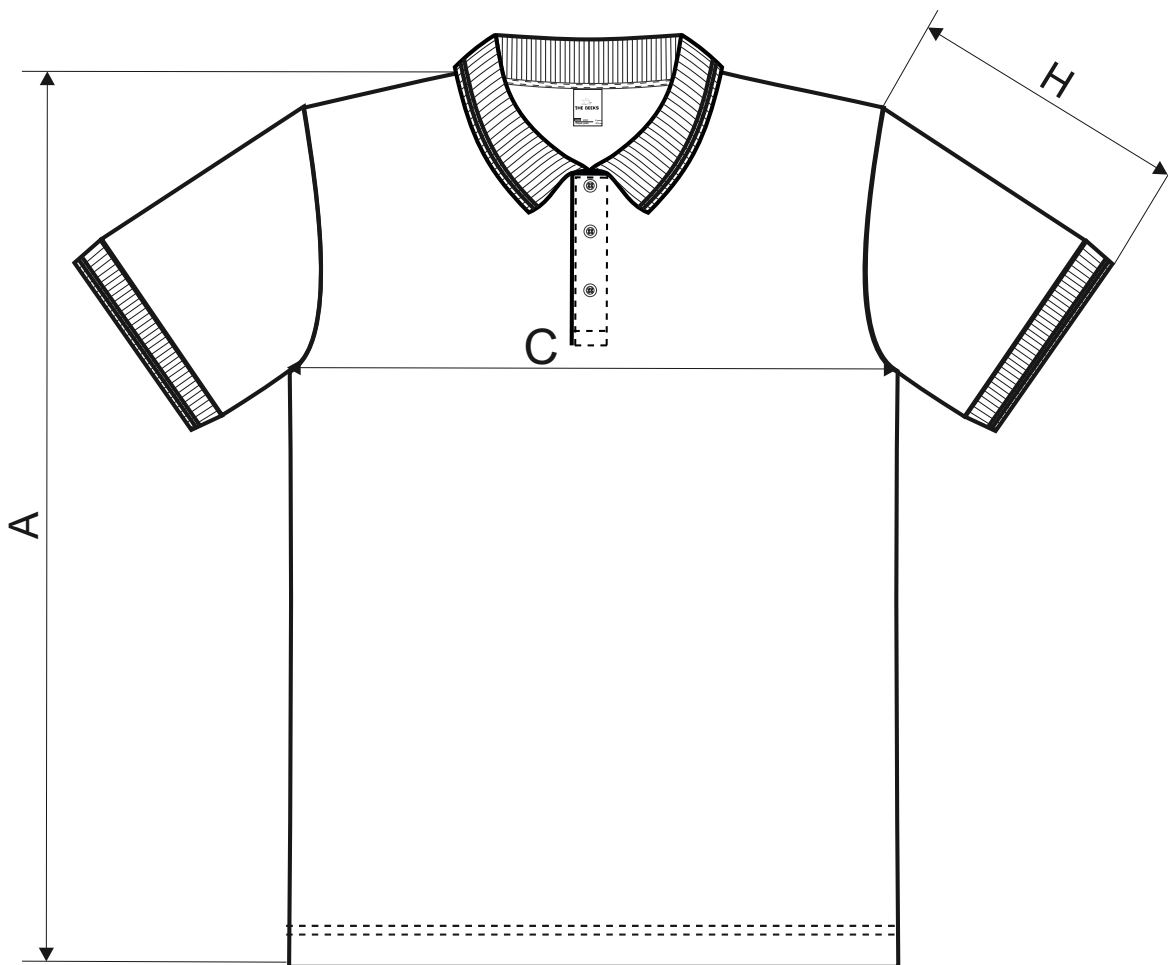

THE BEEKS

222 Pique Polo

SIZE SPECIFICATION [cm]

size	4	6	8	10	12
A	43	48	53	58	63
C	30	33	36	40	44
H	11	12,5	14	15,5	17,5

All size specifications listed are in cm. Accepted tolerance of up to $\pm 5\%$.

Ostatní / Other colours:

Barva 03 / Colour 03: